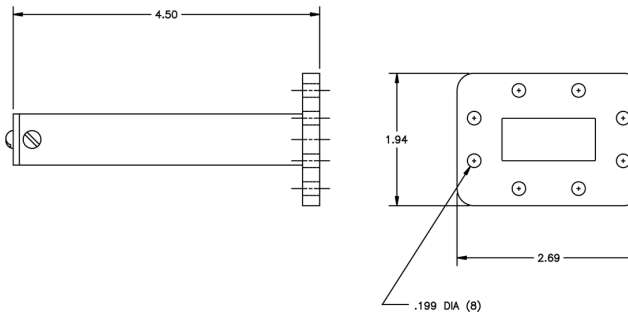

Waveguide Termination

WT137

Specifications:

Frequency Range:	5.85-8.2 GHz
VSWR:	1.05:1 Typ
Power:	2 Watts Avg
Flange:	WR137 CPR

MICROWAVE FILTER CO., INC.
6743 KINNE STREET, E. SYRACUSE, NY 13057
E-Mail: mfcsales@microwavefilter.com